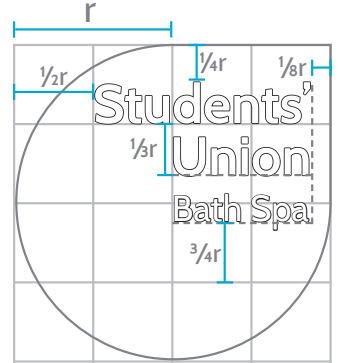

Our Logo

Students' } pt = r
Union } Cabin SemiBold
Bath Spa } pt = 1/2r
Cabin Regular

Our Colours

CMYK
67/14/18/0
RGB
74/172/197

Pantone 312C

CMYK
65/55/67/45
RGB
69/72/62

CMYK
20/100/96/12
RGB
179/15/37

CMYK
43/8/95/0
RGB
160/190/66

Bath Spa Students' Union - Regular

Bath Spa Students' Union - Medium

Bath Spa Students' Union - SemiBold

Bath Spa Students' Union - Bold

Cabin is the union's primary general purpose font. It is used in our logo, website and most Union publications both digital and physical.

Bath Spa Students' Union - Regular

Bath Spa Students' Union - Medium

Bath Spa Students' Union - SemiBold

Bath Spa Students' Union - Bold